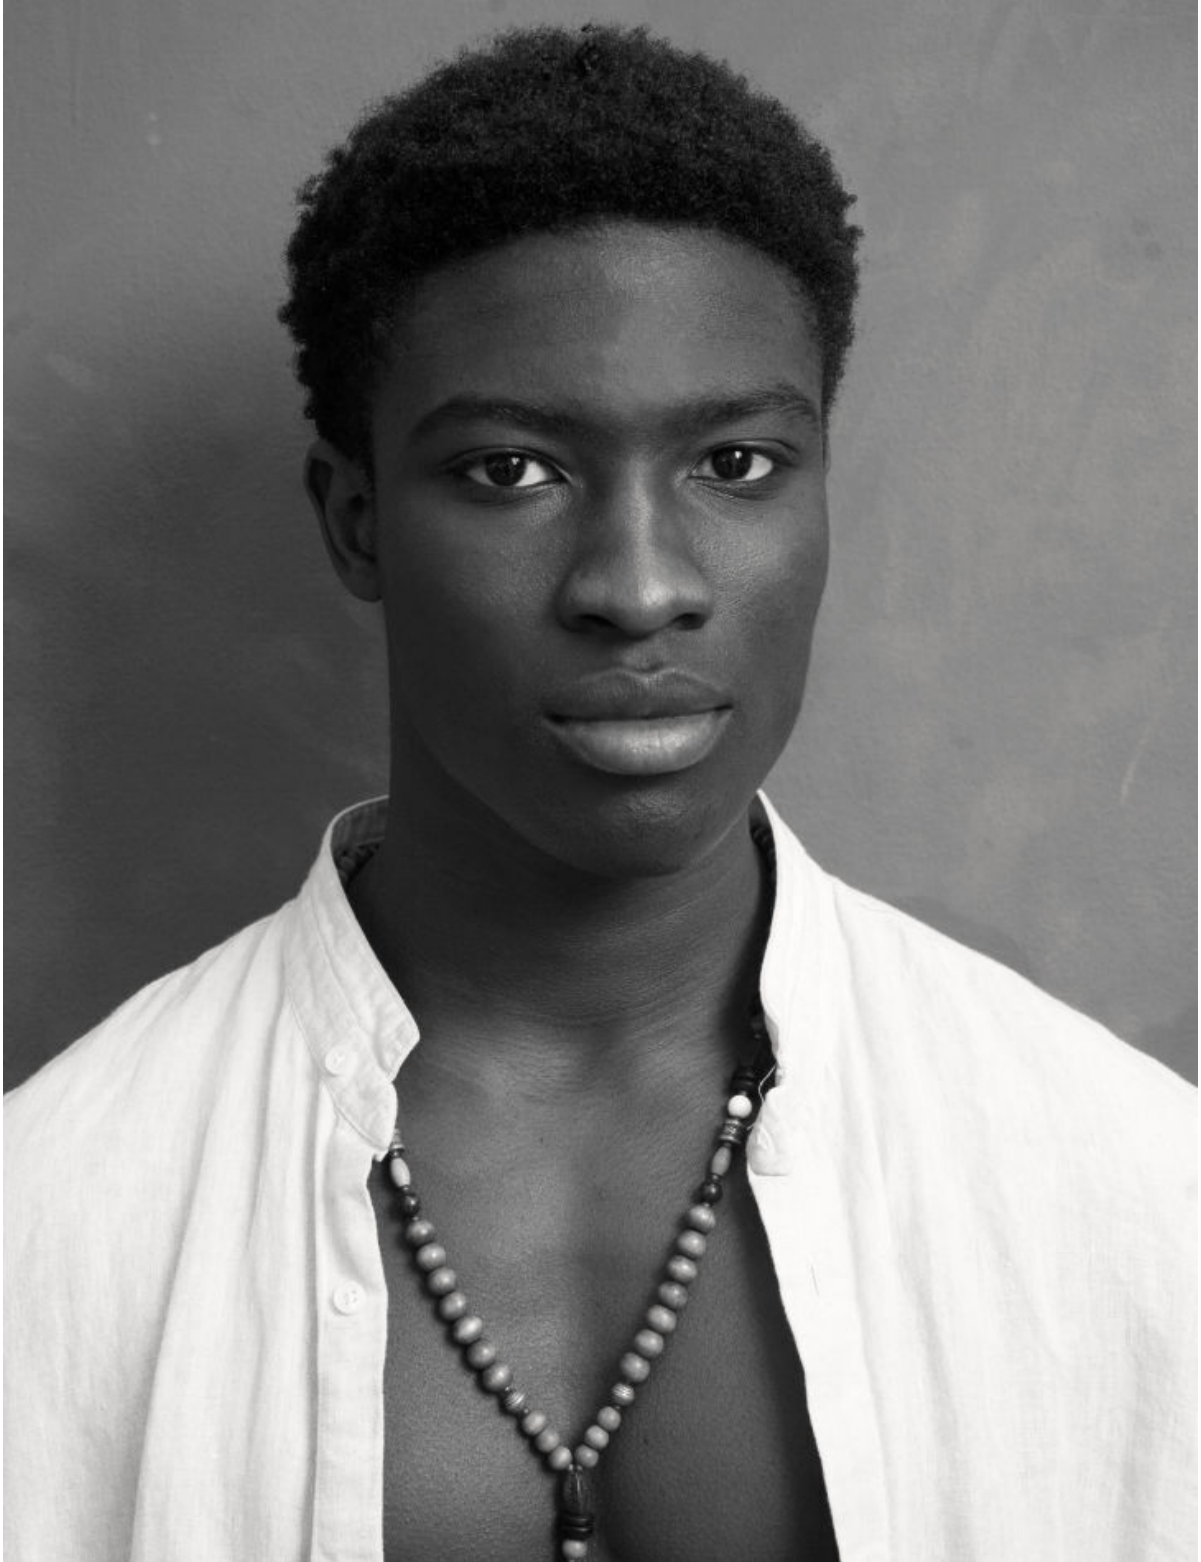

MOMO CISS

height 6'1" · bust 38" · waist 28.5" · hips 37.5"
shoes size 45 EU/13.5 US/9.5 UK · hair black · eyes brown